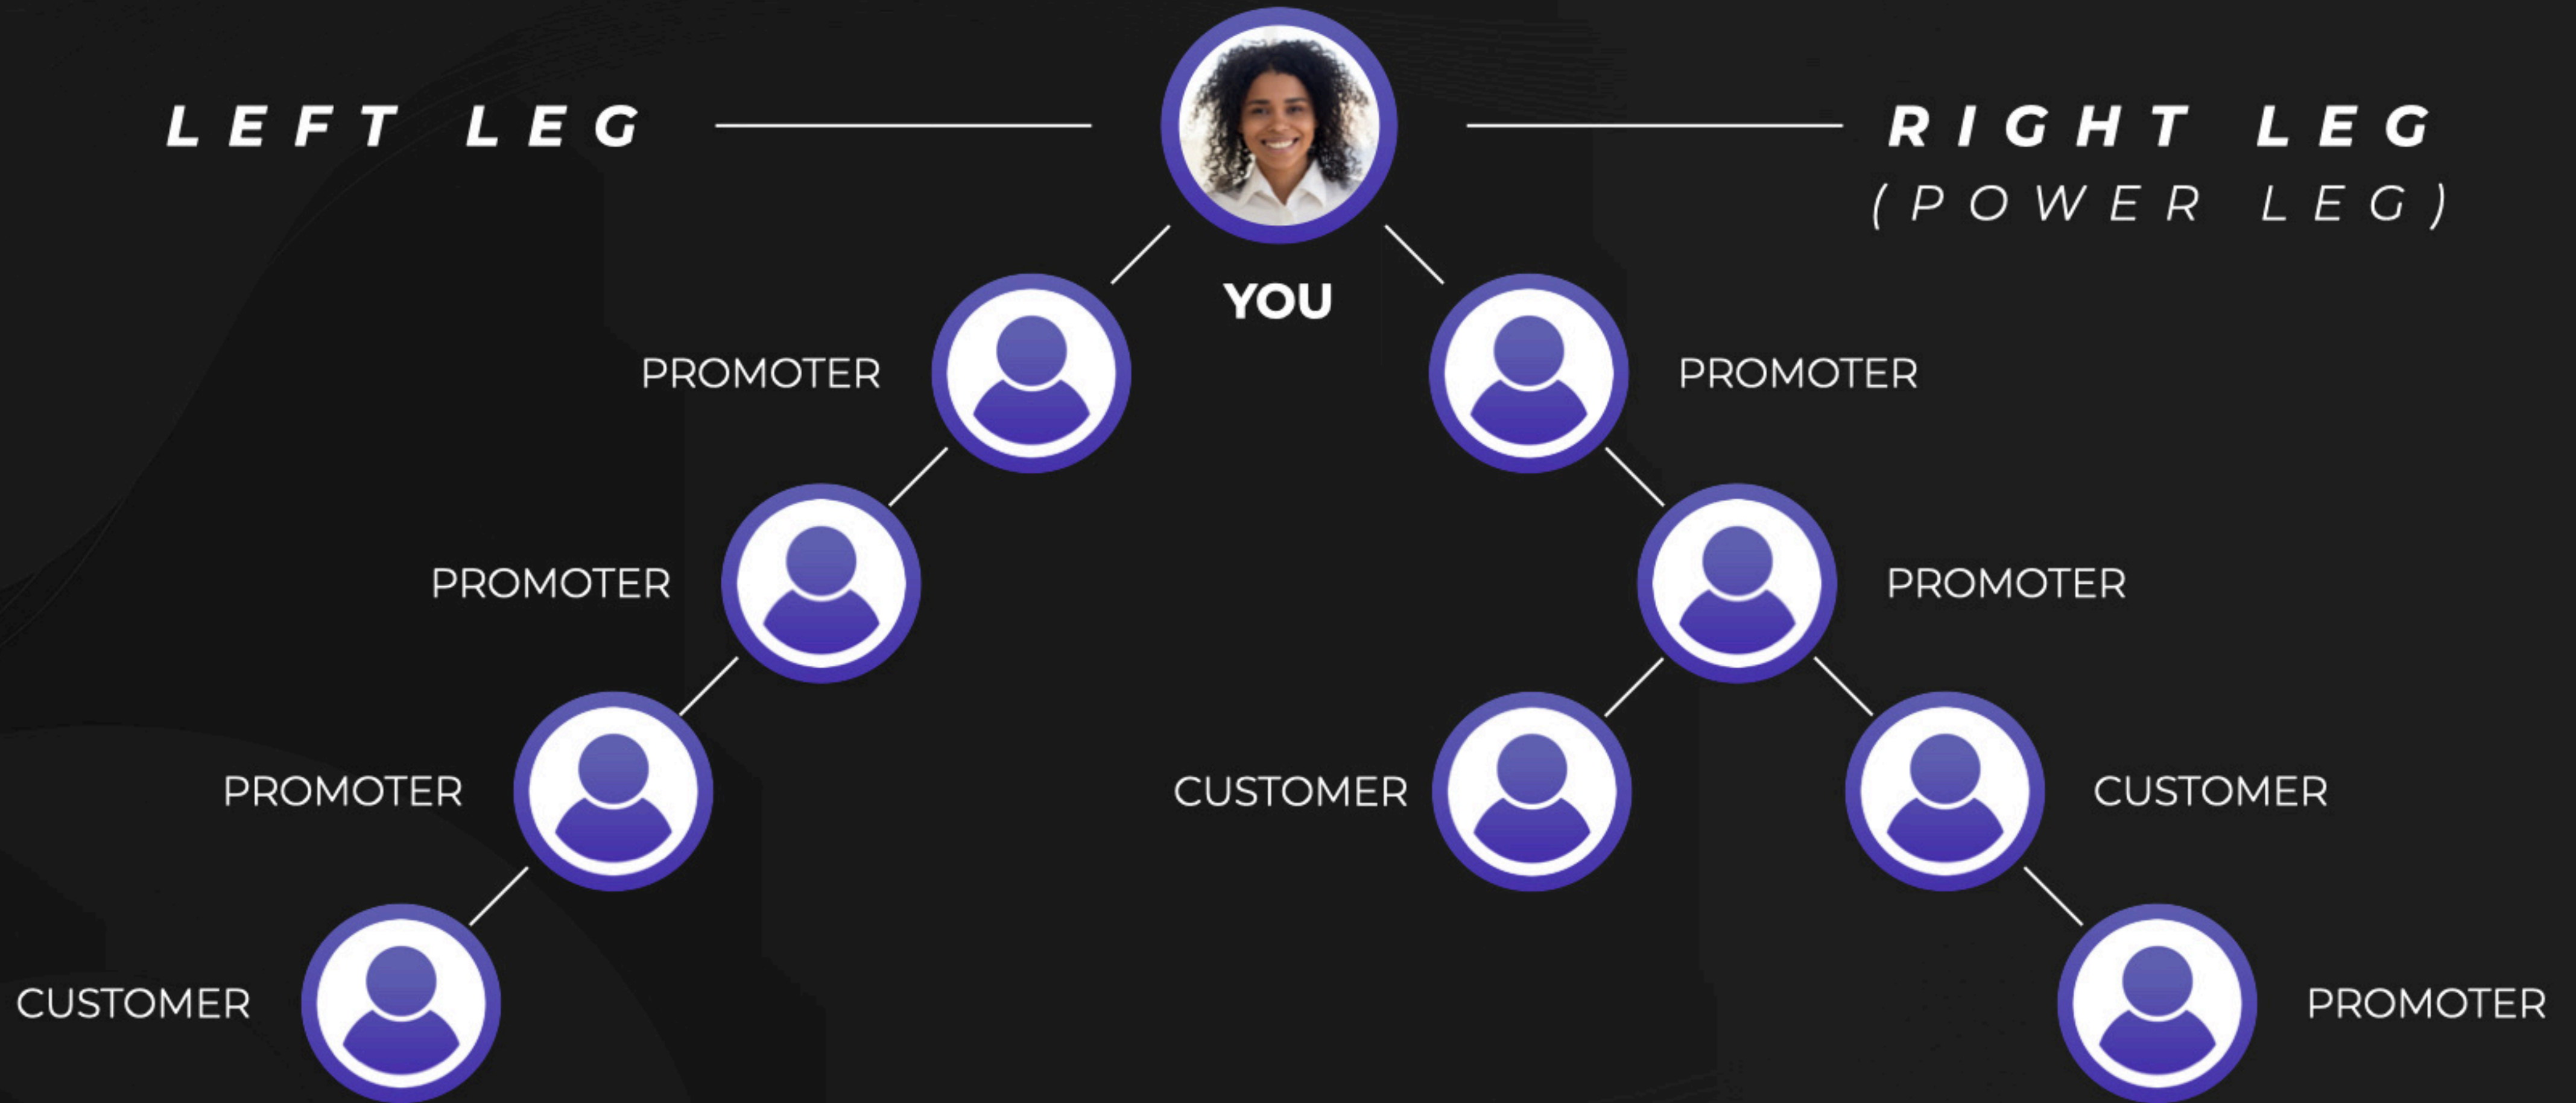

# THE POWER OF THE BINARY

IF YOU ENROLL NOW ...

**VOLUME  
ACCUMULATES AS  
POWER LEG BUILDS.**

Every person in your binary, regardless of whether or not you enrolled them, will contribute to your volume.

**500 OF PEOPLE ON YOUR POWER LEG AT 100 CV = 50,000 VOLUME**

# SECURE YOUR SPOT

IF YOU ENROLL NOW...

**300 OF PEOPLE ON YOUR POWER  
LEG AT 100 CV = 30,000 VOLUME**

**500 OF PEOPLE ON YOUR POWER  
LEG AT 100 CV = 50,000 VOLUME**